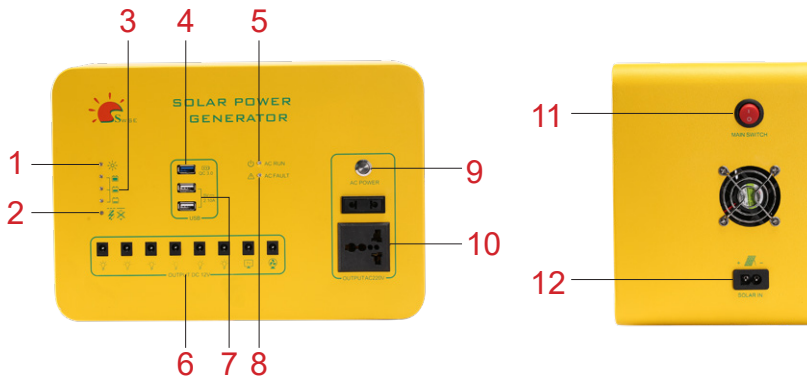

Solar Power Cube

■ Lithium-ion DC & AC Series

■ Features

- Clear working status indication
- Fast charge USB
- Easy to carry, easy to install
- Reliable performance, simple operation
- Economical and convenient power solution.

1. Solar Charging Indicator
2. Status Indicator
3. Battery Status Indicator
4. Fast Charge USB
5. AC Status Indicator
6. 12V Output Sockets
7. Regular Charge USB
8. AC Power Fault
9. Inverter Switch
10. 220V Output
11. Main Switch
12. Solar Charge Socket

■ Application

■ Specification

Model No.	SW-SHK1030	SW-SHK1050	SW-SHK2030
Solar Panel Power	60Wp	80Wp	100Wp
Lithium Battery	12V30Ah	12V36Ah	12V48Ah
Controller	5A	10A	10A
Inverter	300W	300W	500W
LED Bulb	5W*6 PCS		
Max. Charge Current	10A		
Output Voltage	DC12, DC5V, AC220		
DC Outlet Socket	DC12V Socket *8Pcs,1x Flash Charge USB ,2x5V USB (2.1A)		
Protection	Surge, Reverse polarity, Overload, Short circuit ,etc.		
Operating Temperature	Discharge: -20°C ~50°C,Charge: 0°C~50°C		
IP Rating	IP22		
Power Box (L*W*H)	310*210*160mm		
Weight	13Kg	24Kg	31Kg
20GP	1200 sets	1000 sets	800 sets