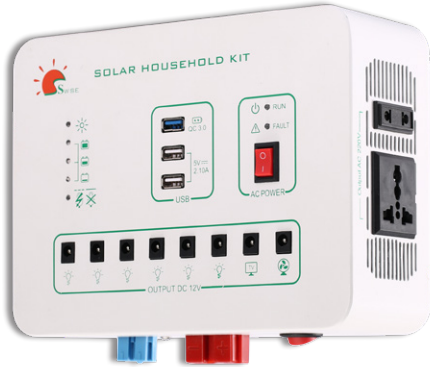

# Solar Control Cube

## Features

- Contains a controller inside, connecting solar panels and batteries, to build a complete solar system.
- There are different connectors on the cube, which users can connect to their loadings directly.
- There are inbuilt protection functions.
- Largely simplify a solar system, both installation and usage..

1. Solar Charging Status
2. Battery Status
3. Load Status
4. 12V Output Sockets
5. Solar Panel Connector
6. Battery Connector
7. Main Switch
8. 5V/2.1A USB
9. AC Switch
10. AC Status Indicator
11. 18W Fast Charge USB
12. AC Output Socket

## ■ Specification

Model No.	SW-SHK1030	SW-SHK1050	SW-SHK2030	SW-SHK2050
Controller	12V/10A, PWM, LED indicator		12V/20A, PWM, LED indicator	
Inverter	300W	500W	300W	500W
Output Voltage	DC12, DC5V, AC220V			
Outlet Socket	DC12V Socket*8, 18W Quick Charge USB*1, 5V/2.1A USB*1 2-hole AC socket*1, Universal three-hole socket*1			
Equipped Accessories	5W LED bulb with 5m cable with switch, 6 sets 3 in 1 USB cable, 1pc			
Protections	Surge, Reverse polarity, Overload, Short circuit ,etc.			
Operating Temperature	Discharge: -20°C ~50°C, Charge: 0°C~50°C			
IP Rating	IP22			
Power Box Size (L*W*H)	220*165*80mm			
Allowed Solar Panel	Max 160W/18V		Max 320W/18V	
Allowed Battery	Min. 33AH/12V		Min. 33AH/12V	
Suitable Battery Cable	10mm <sup>2</sup> /1.5m	16mm <sup>2</sup> /1.5m	10mm <sup>2</sup> /1.5m	16mm <sup>2</sup> /1.5m