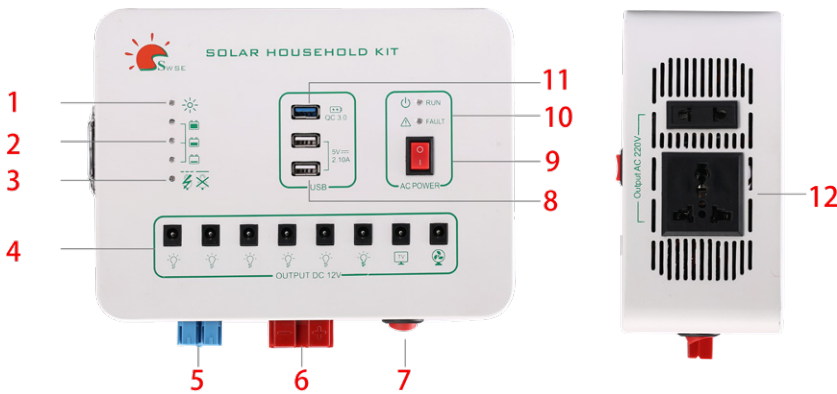

# Solar Control Cube

## Features

- Contains a controller inside, connecting solar panels and batteries, to build a complete solar system.
- There are different connectors on the cube, which users can connect to their loadings directly.
- There are inbuilt protection functions.
- Largely simplify a solar system, both installation and usage..

1. Solar Charging Status
2. Battery Status
3. Load Status
4. 12V Output Sockets
5. Solar Panel Connector
6. Battery Connector
7. Main Switch
8. 5V/2.1A USB
9. AC Switch
10. AC Status Indicator
11. 18W Fast Charge USB
12. AC Output Socket

## ■ Specification

Model No.	SW-SHK1030	SW-SHK1050	SW-SHK2030	SW-SHK2050
Controller	12V/10A, PWM, LED indicator		12V/20A, PWM, LED indicator	
Inverter	300W	500W	300W	500W
Output Voltage	DC12, DC5V, AC220V			
Outlet Socket	DC12V Socket*8, 18W Quick Charge USB*1, 5V/2.1A USB*1 2-hole AC socket*1, Universal three-hole socket*1			
Equipped Accessories	5W LED bulb with 5m cable with switch, 6 sets 3 in 1 USB cable, 1pc			
Protections	Surge, Reverse polarity, Overload, Short circuit ,etc.			
Operating Temperature	Discharge: -20°C ~50°C, Charge: 0°C~50°C			
IP Rating	IP22			
Power Box Size (L*W*H)	220*165*80mm			
Allowed Solar Panel	Max 160W/18V		Max 320W/18V	
Allowed Battery	Min. 33AH/12V		Min. 33AH/12V	
Suitable Battery Cable	10mm <sup>2</sup> /1.5m	16mm <sup>2</sup> /1.5m	10mm <sup>2</sup> /1.5m	16mm <sup>2</sup> /1.5m