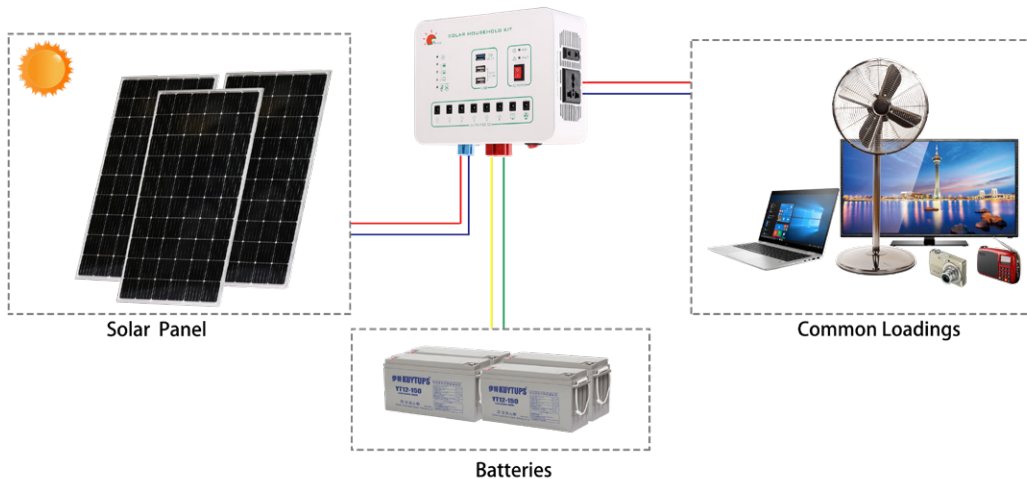

# Solar Control Cube

## Features

- Contains a controller inside, connecting solar panels and batteries, to build a complete solar system.
- There are different connectors on the cube, which users can connect to their loadings directly.
- There are inbuilt protection functions.
- Largely simplify a solar system, both installation and usage..

1. Solar Charging Status
2. Battery Status
3. Load Status
4. 12V Output Sockets
5. Solar Panel Connector
6. Battery Connector
7. Main Switch
8. 5V/2.1A USB
9. AC Switch
10. AC Status Indicator
11. 18W Fast Charge USB
12. AC Output Socket

## ■ Specification

Model No.	SW-SHK1030	SW-SHK1050	SW-SHK2030	SW-SHK2050
Controller	12V/10A, PWM, LED indicator		12V/20A, PWM, LED indicator	
Inverter	300W	500W	300W	500W
Output Voltage	DC12, DC5V, AC220V			
Outlet Socket	DC12V Socket*8, 18W Quick Charge USB*1, 5V/2.1A USB*1 2-hole AC socket*1, Universal three-hole socket*1			
Equipped Accessories	5W LED bulb with 5m cable with switch, 6 sets 3 in 1 USB cable, 1pc			
Protections	Surge, Reverse polarity, Overload, Short circuit ,etc.			
Operating Temperature	Discharge: -20°C ~50°C, Charge: 0°C~50°C			
IP Rating	IP22			
Power Box Size (L*W*H)	220*165*80mm			
Allowed Solar Panel	Max 160W/18V		Max 320W/18V	
Allowed Battery	Min. 33AH/12V		Min. 33AH/12V	
Suitable Battery Cable	10mm <sup>2</sup> /1.5m	16mm <sup>2</sup> /1.5m	10mm <sup>2</sup> /1.5m	16mm <sup>2</sup> /1.5m